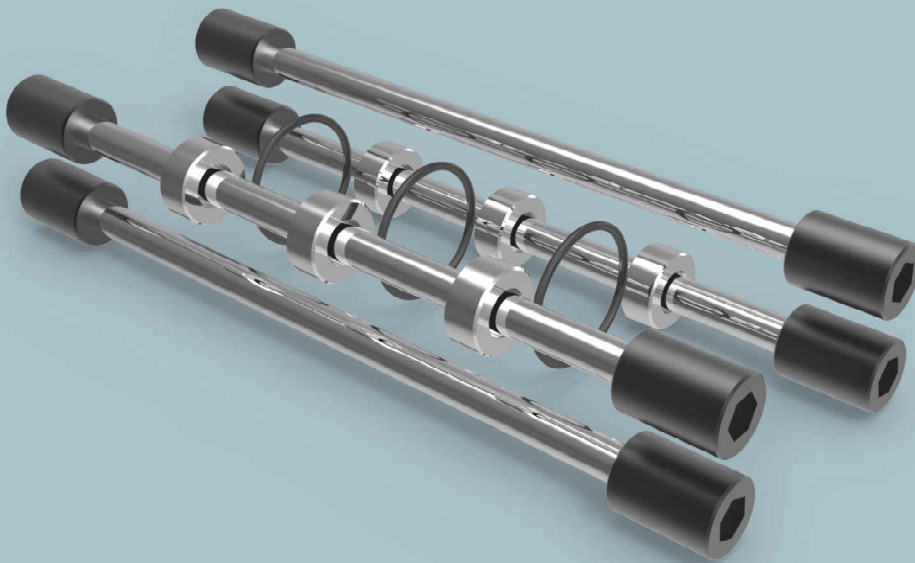

SUPPLYING.
DOSING.
APPLYING.

WALThER
SYSTEMTECHNIK

MVS

MODULE CONNECTOR SET

MVS:
interlocking
modules
perfectly.

- Space-saving connection of individual modules
- Simplifies mounting and maintenance
- No additional connecting elements between the individual function holders required
- Reliable and safe

PRODUCT INFORMATION

THE MODULE CONNECTOR SET: FROM MODULE TO BLOCK IN NO TIME

SAVE A LOT OF TIME AND MONEY WHEN MOUNTING AND OPERATING MODULAR COMPONENTS.

A system will only become perfect if the details are matching: This is why we will make no compromises when interlocking components of the Modular Series to blocks. Times are over when individual components were combined with a lot of effort and time. With our easy and smartly designed module connector set, you will acquire a tight and safe system which reduces mounting times considerably. The actual combination of modular components has never been that easy, and is done without plug-in or screw-joint connections between the individual function holders. The MVS Module Connector Set allows you to connect several Walther modules in no time through a standardized tension

rod set. With only two Allen keys, you can combine random modules in the shortest of time. With the simple and robust module connector system, you can flange together up to fifteen 1/3-modules. One 1/3-module, such as the Plug-in Cube for example, is the smallest available module length and will fit three times into the largest Walther module. The number of combinable modules depends upon the length of the individual components. The below table lists a few modules and their length. The tension rod set itself is available in 12 different lengths.